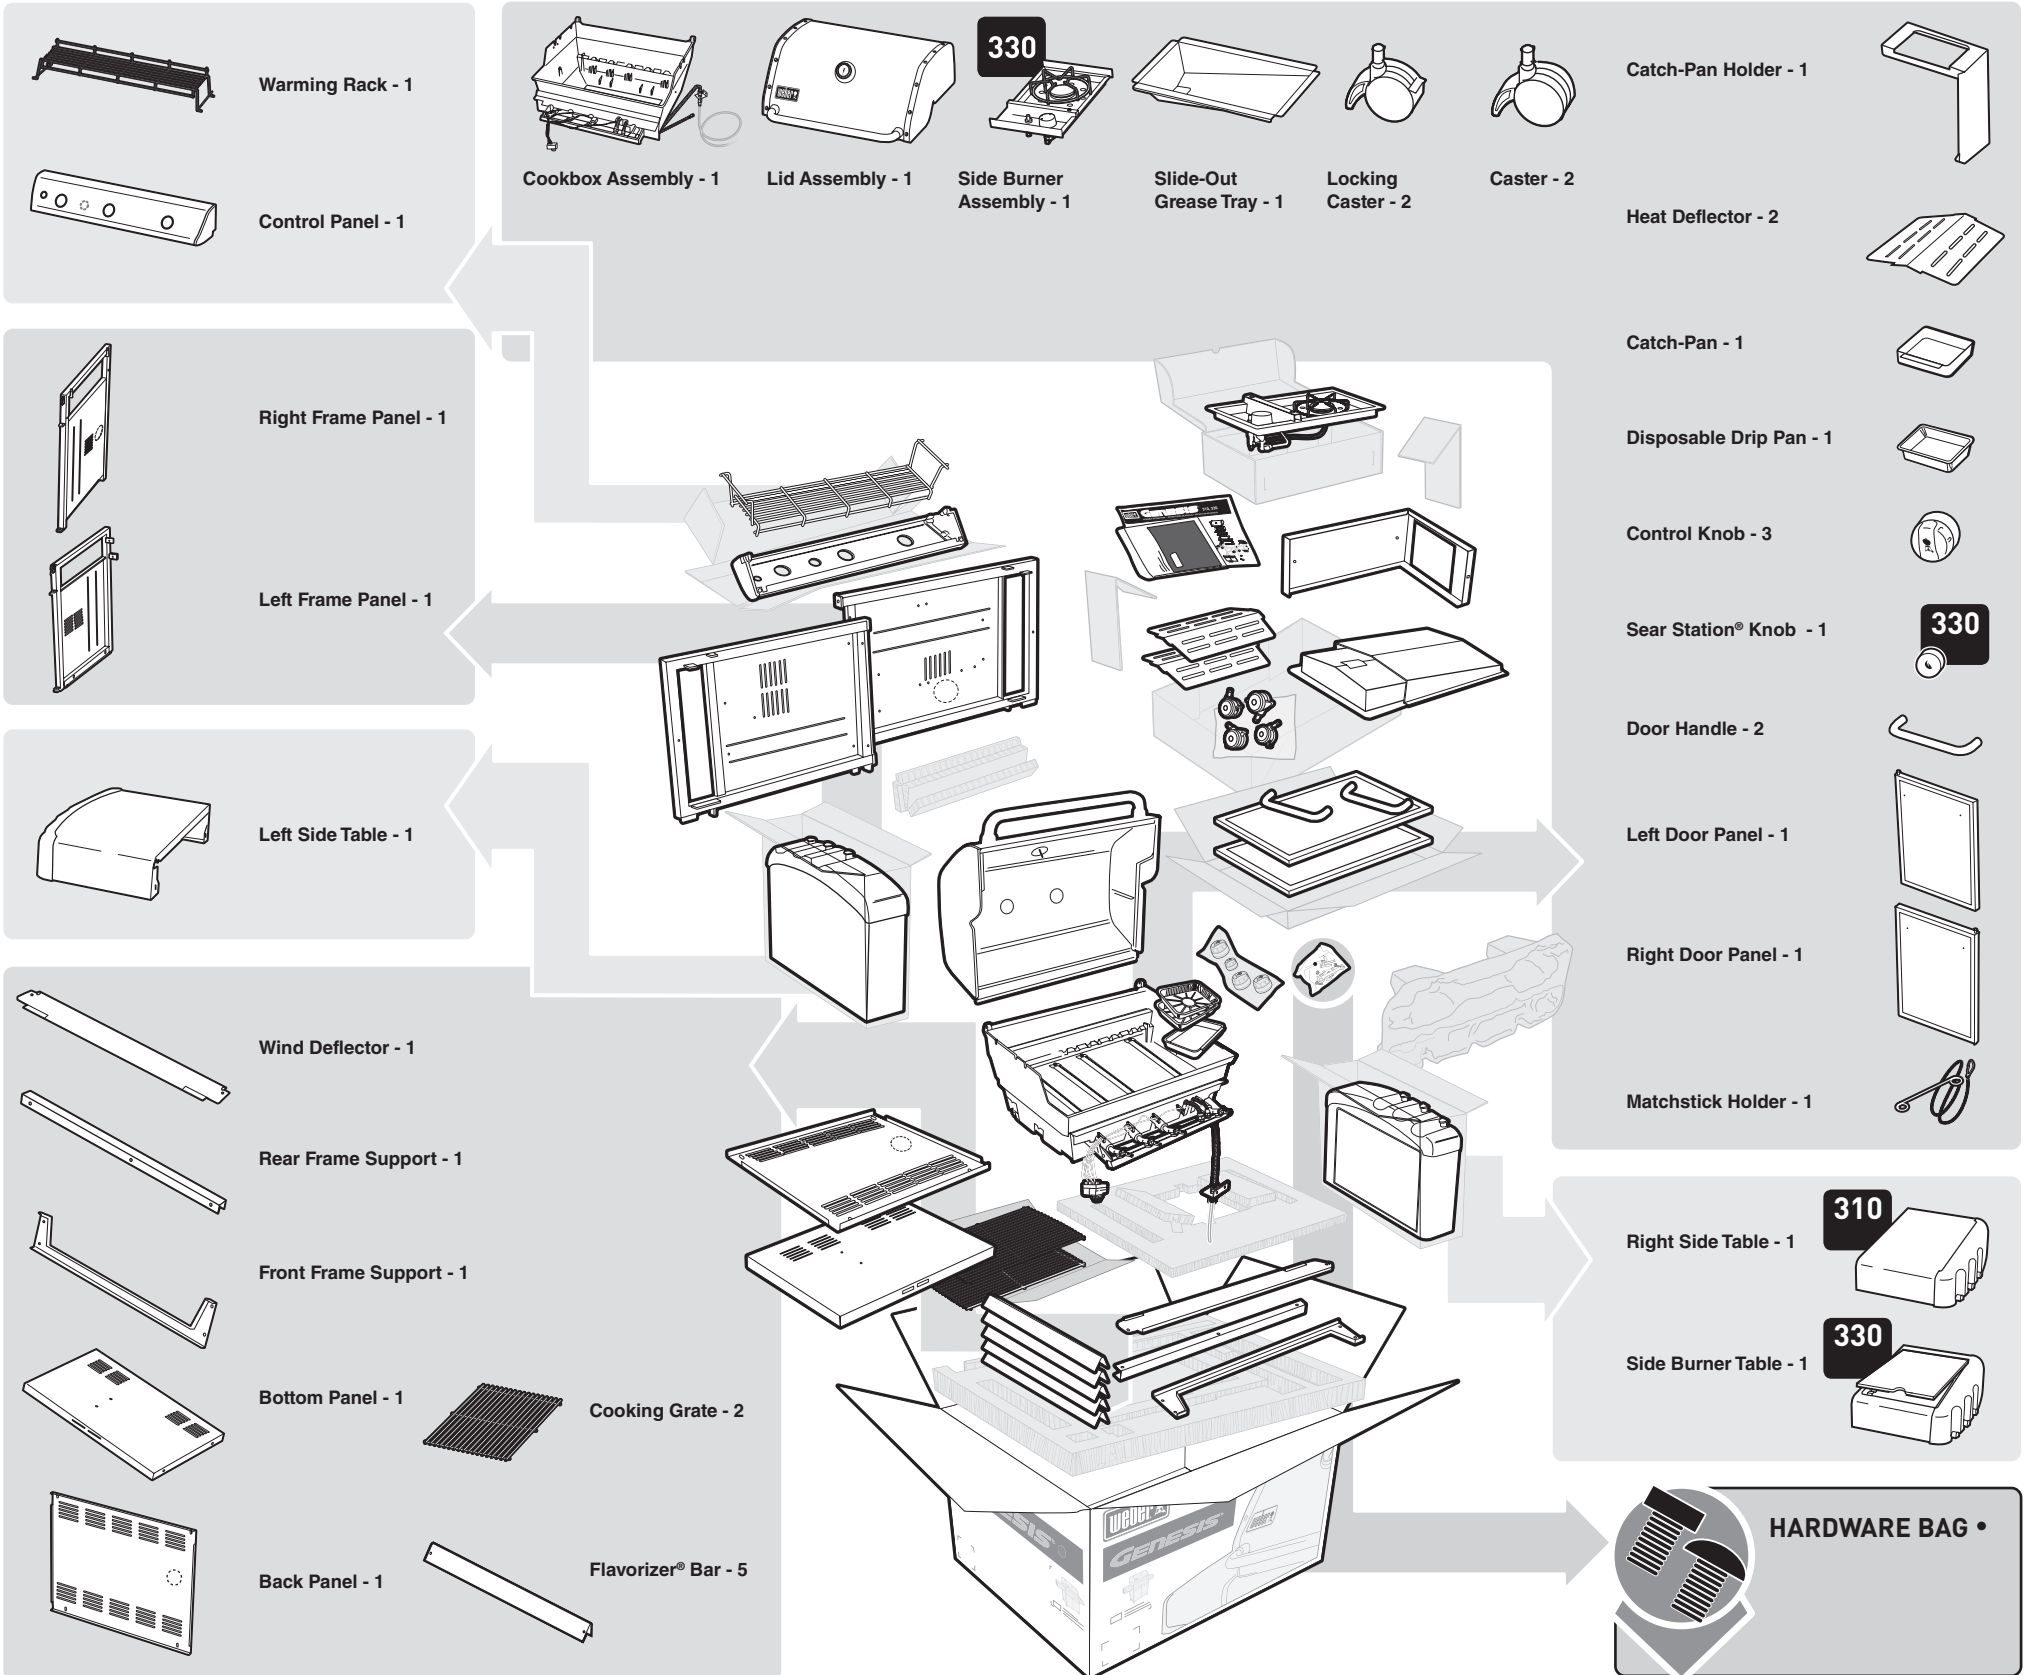

GENESIS®

310, 330

UNPACKING INSTRUCTIONS •

ASSEMBLY INSTRUCTIONS •

11

12

See Owner's Manual for complete gas instructions.

13

14

15

16

17

18

 Before installing component, remove protective film from the stainless steel part.

19

20

• To adjust door

21

22

330

23

330

24

25