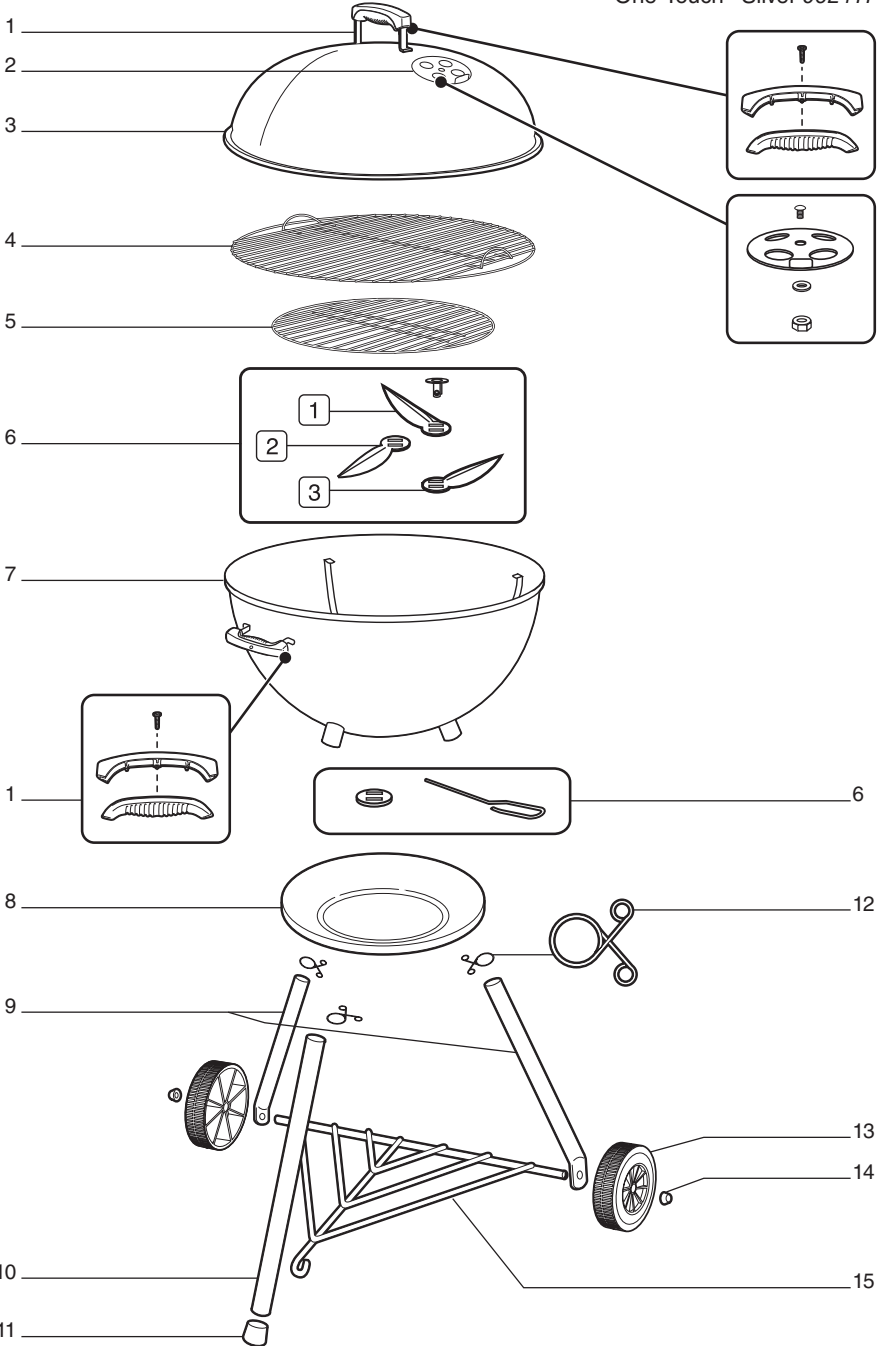

# ONE-TOUCH<sup>®</sup> SILVER CHARCOAL GRILL

Read owner's guide before using the barbecue.

18½ inch  
(47 cm)

---

22½ inch  
(57 cm)

54240\_081511

# EXPLODED VIEW

One-Touch® Silver 062411

1-

2-

3-

1

3-

2